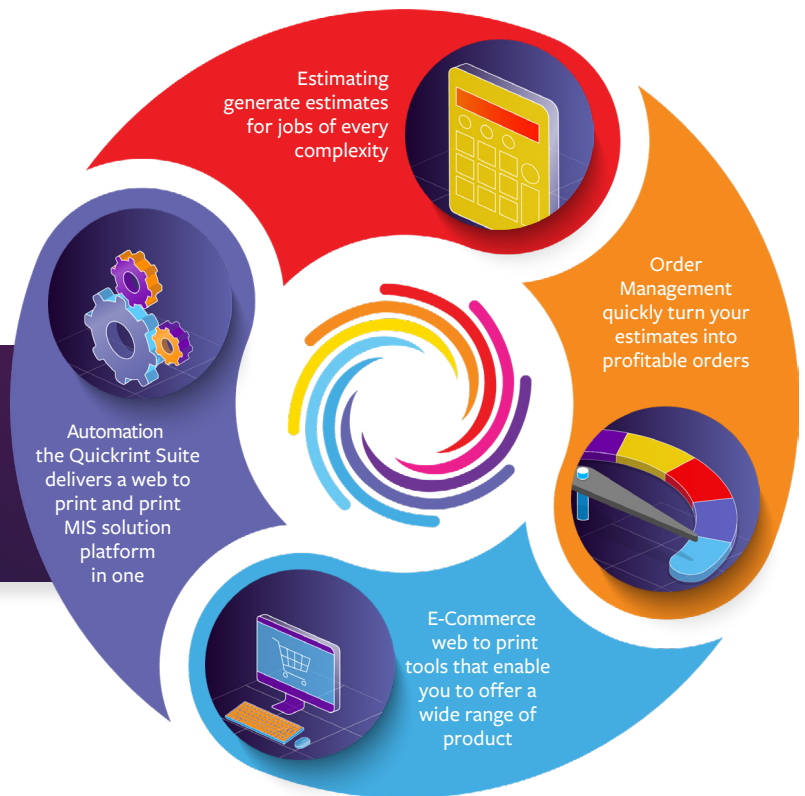

eCommerce at your fingertips

- Easy and simple-to-use store fronts makes eCommerce affordable and manageable
- Functional, modern prebuilt site templates make getting started fast and easy
- Expandable, so you can add options and additional sites as you grow

Scan to learn more